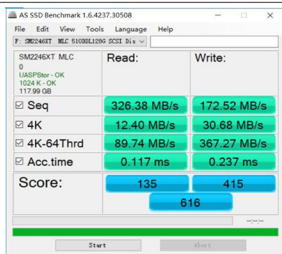

NO.	Model Name	Picture	Parameter					
			NAND	Capacity	Case	Size	Weight	Color
1	U3904		SLC/MLC	8GB-128GB	Metal	60x17x8mm	10g	Silver/Gray/Golden /Black/Red
2	U3905		SLC/MLC	8GB-128GB	Metal	58.5x17x10mm	30g	Silver
3	U3907		SLC/MLC	8GB-128GB	Metal	65*17.5*8mm	10g	Silver/Gray/Golden /Black/Red
4	UP331		SLC/MLC	8-128GB	Metal	65*17*8.4mm	10g	Gray

Ultra Speed With SSD Solution