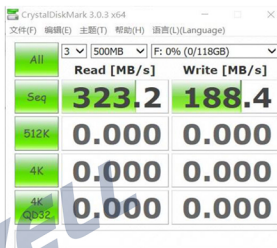

NO.	Model Name	Picture	Parameter					
			NAND	Capacity	Case	Size	Weight	Color
1	U3904		SLC/MLC	8GB-128GB	Metal	60x17x8mm	10g	Silver/Gray/Golden /Black/Red
2	U3905		SLC/MLC	8GB-128GB	Metal	58.5x17x10mm	30g	Silver
3	U3907		SLC/MLC	8GB-128GB	Metal	65*17.5*8mm	10g	Silver/Gray/Golden /Black/Red
4	UP331		SLC/MLC	8-128GB	Metal	65*17*8.4mm	10g	Gray

Ultra Speed With SSD Solution